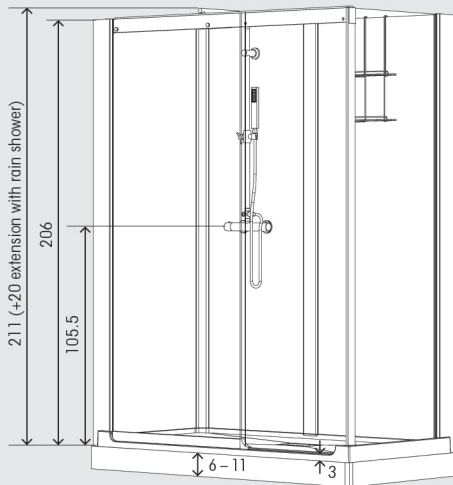

## Main measurements

All measurements in cm

	160 x 70	160 x 80	170 x 70	170 x 80	6/8mm glass panels	8mm glass door
 With sliding door	S6100543	S6100545	S6100547	S6100549		

120cm and 140cm length options also available – call us for more details.

Ideally allow 30cm working room above the cubicle to secure wall brackets comfortably.