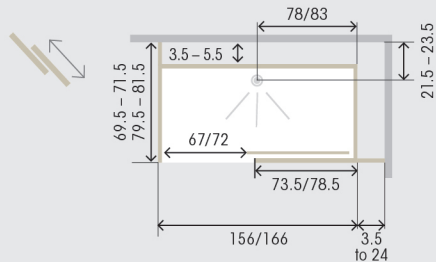

## Main measurements

All measurements in cm

	160 x 70	160 x 80	170 x 70	170 x 80	6/8mm glass panels	8mm glass door
 With sliding door	S6100543	S6100545	S6100547	S6100549		

120cm and 140cm length options also available – call us for more details.

Ideally allow 30cm working room above the cubicle to secure wall brackets comfortably.