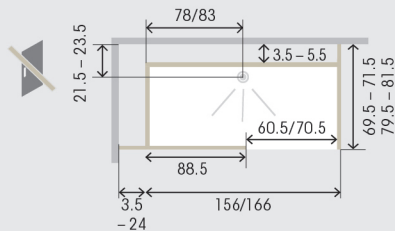

## Main measurements

All measurements in cm

	160 x 70	160 x 80	170 x 70	170 x 80	6/8mm glass panels	8mm glass door
 With sliding door	S6100543	S6100545	S6100547	S6100549		

120cm and 140cm length options also available – call us for more details.

Ideally allow 30cm working room above the cubicle to secure wall brackets comfortably.